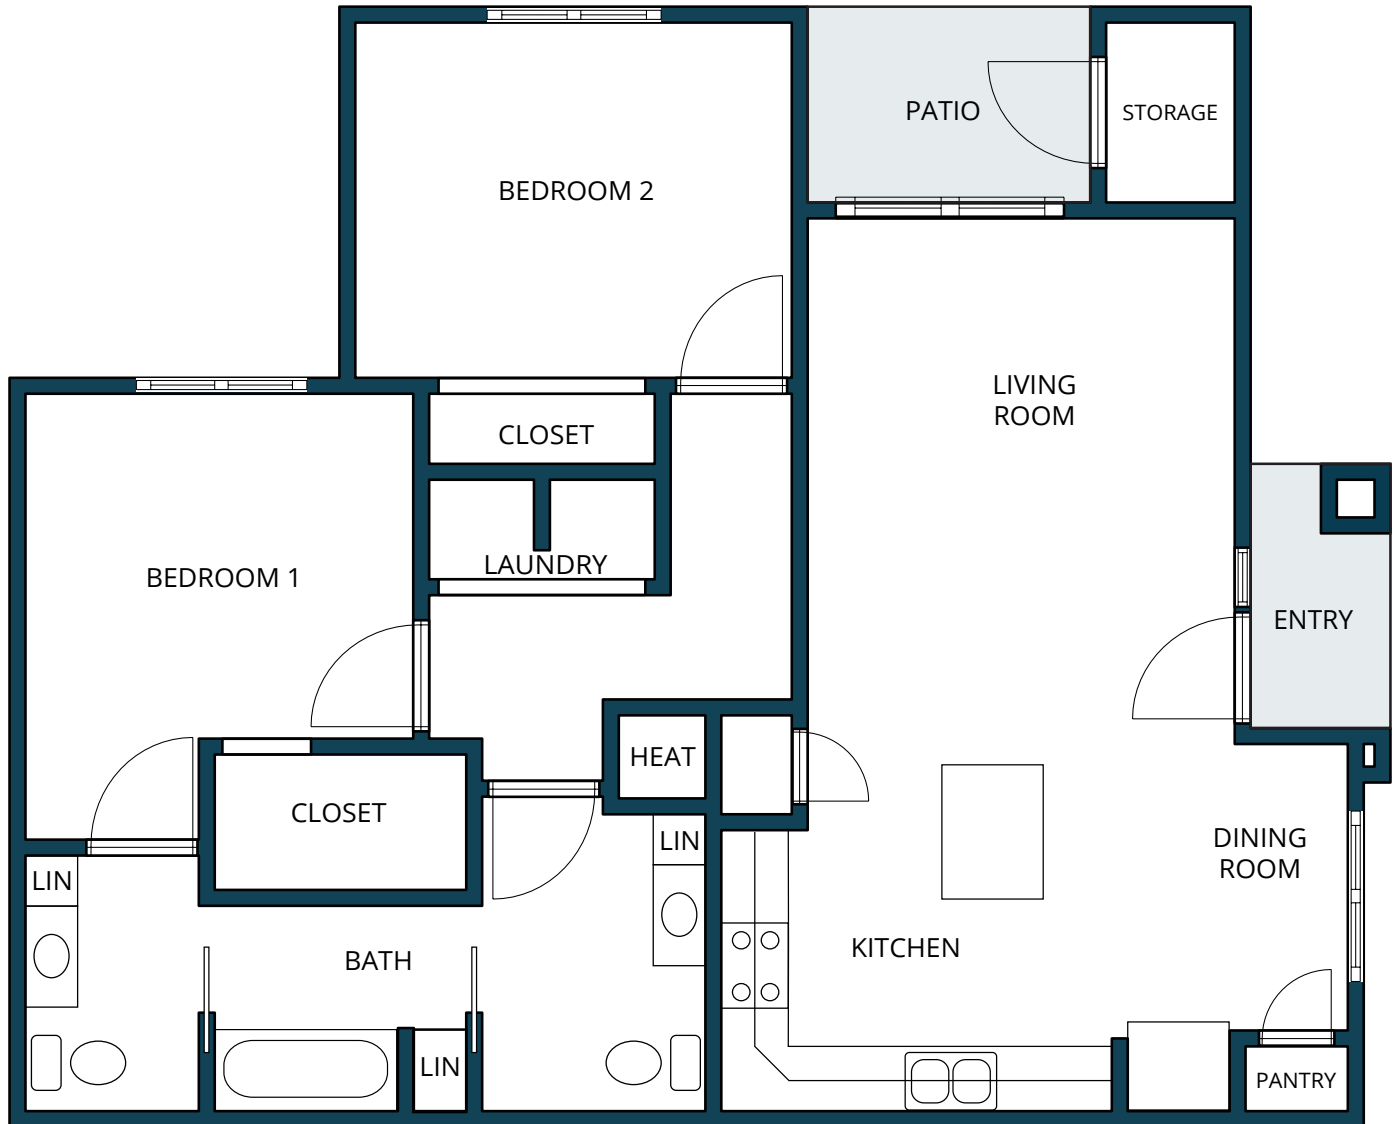

  
**WINDGATE VILLAGE**  
A P A R T M E N T S

**Unit C**  
*1036 Square Feet*

- 2 Bedroom • 2 Bath (Shared Tub) • Walk-in Closet • In-Unit Washer & Dryer
- Frost Free Refrigerator & Auto Ice Maker • Dishwasher • Gas Range • Garbage Disposal
- Central Heating & Air Conditioning • Private Patio