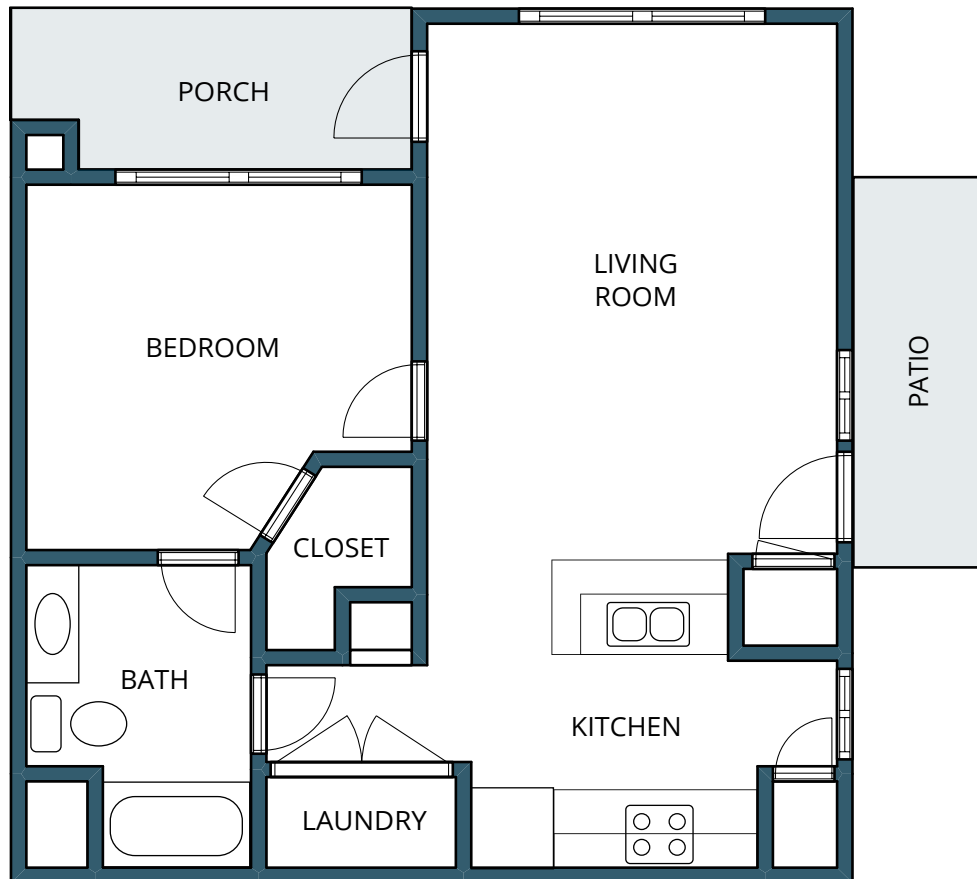

WINDGATE VILLAGE
A P A R T M E N T S

Unit A
656 Square Feet

- 1 Bedroom • 1 Bath • Walk-in Closet • In-Unit Washer & Electric Dryer Hookups
- Frost Free Refrigerator • Dishwasher • Gas Range • Garbage Disposal
- Central Heating & Air Conditioning • Private Patio (Most units)